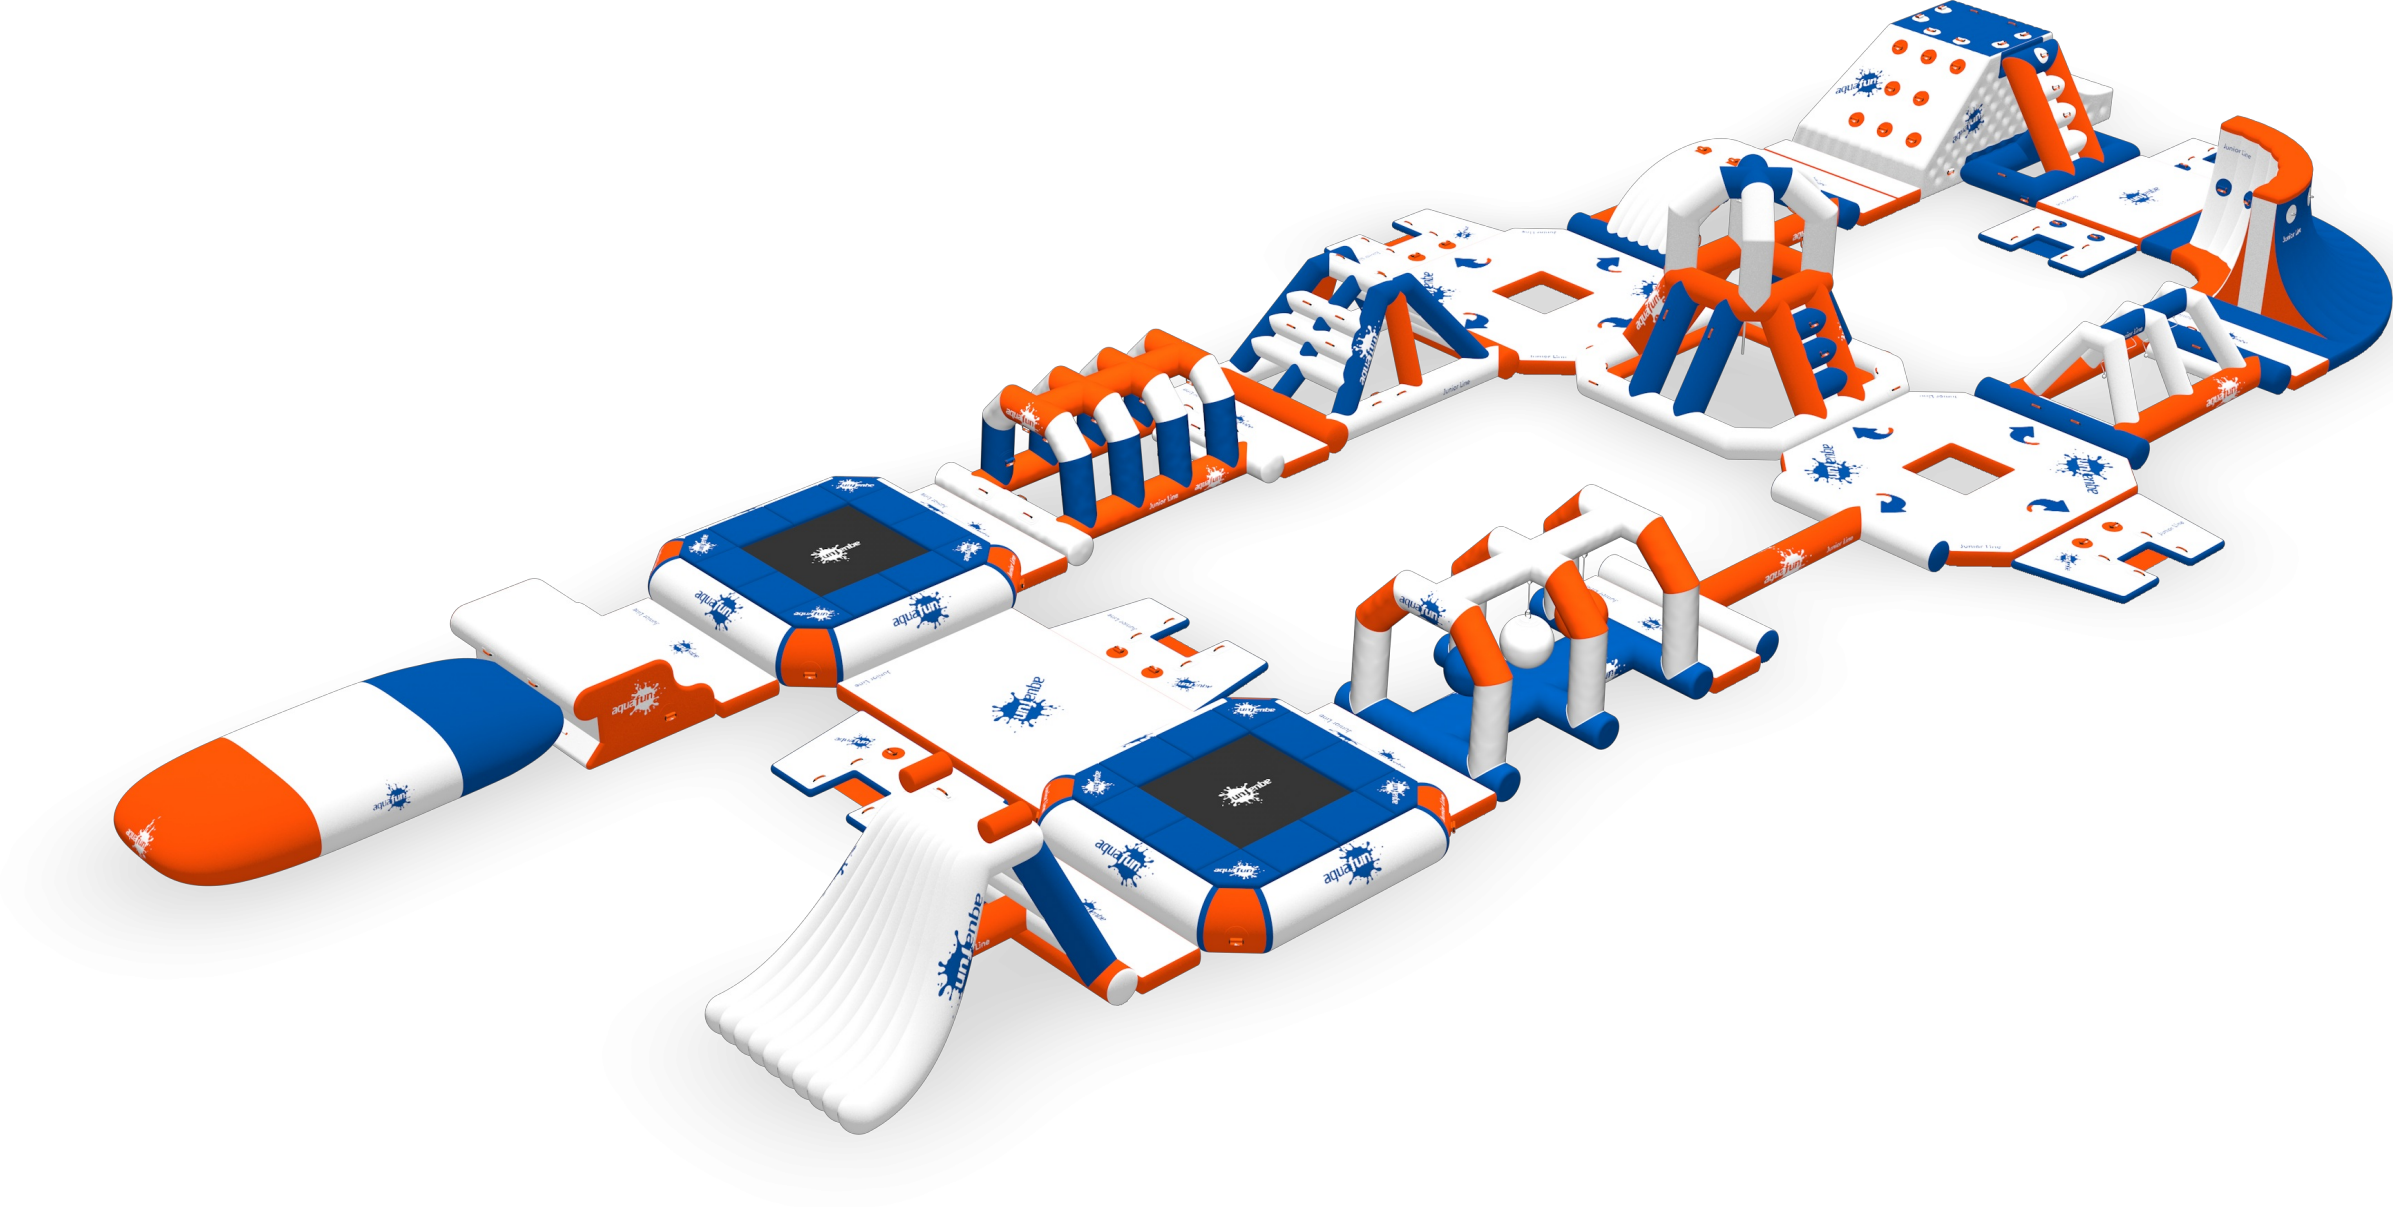

AQUAFUNPARK 45

JUNIOR LINE

AQUAFUNPARK 45

JUNIOR LINE

416_m²

AREA

45

VISITORS

32x13_m

DIMENSIONS

29

ELEMENTS

IT'S NOT JUST A WATER PARK. IT'S AQUAFUN.

info@aquafun.fun · www.aqua.fun

ELEMENTS JUNIOR LINE

PULL THROUGH 1
AFP-JL-PT
350 × 250 × 130 cm
8.8 m²
36kg / 0.15 m³
78 × 45 × 45 cm

SLIDING PATH 1
AFP-JL-SP
350 × 250 × 120 cm
8.8 m²
47kg / 0.29 m³
80 × 60 × 60 cm

SINGLE WALK 1
AFP-JL-SW
350 × 250 × 40 cm
8.8 m²
17kg / 0.07 m³
65 × 32 × 32 cm

CLIMB OVER 1
AFP-JL-CO
350 × 250 × 168 cm
8.8 m²
48kg / 0.24 m³
80 × 50 × 60 cm